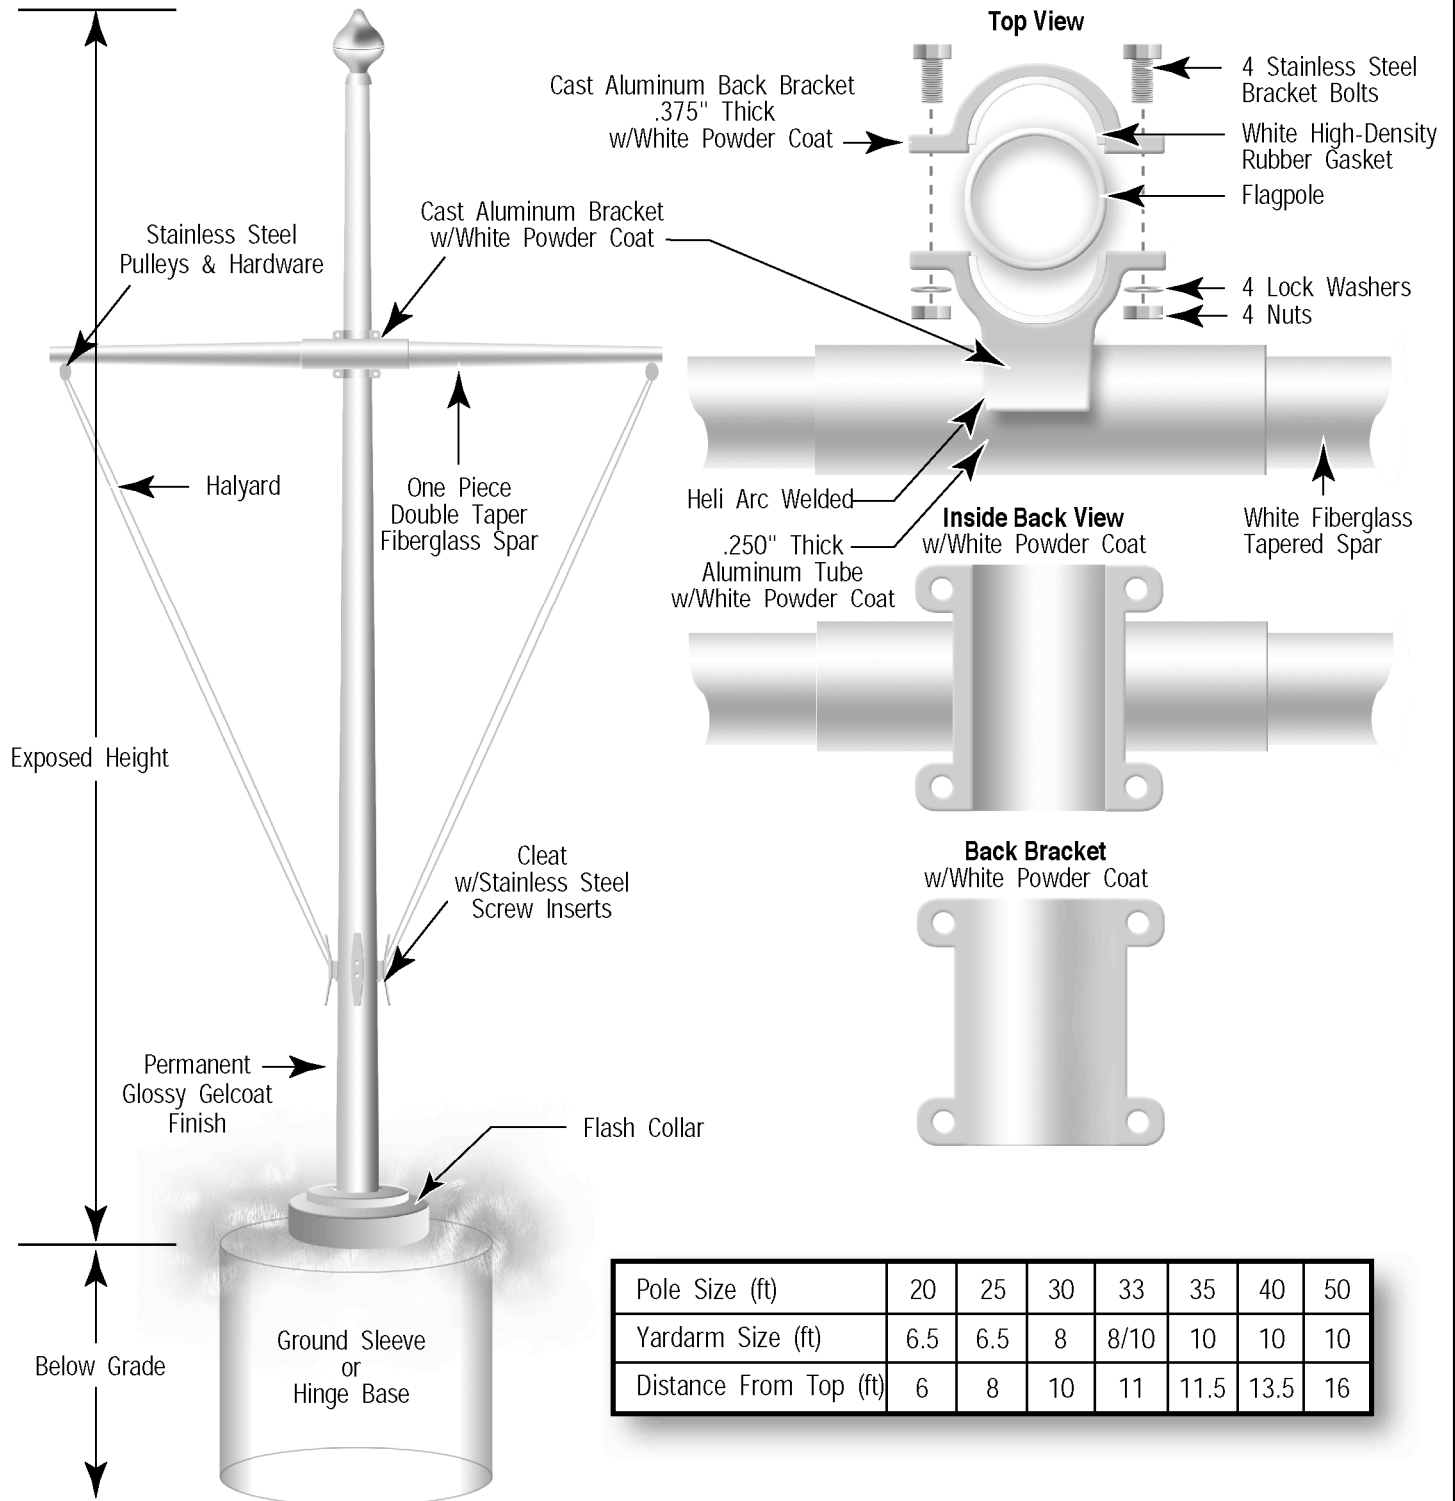

Yardarm

Yardarm shipped with 3 cleats, 3 halyards, instructions and all mounting hardware.

Pole Size (ft)	20	25	30	33	35	40	50
Yardarm Size (ft)	6.5	6.5	8	8/10	10	10	10
Distance From Top (ft)	6	8	10	11	11.5	13.5	16