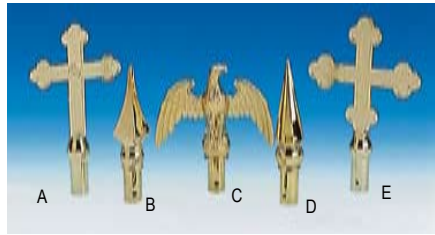

THE GENERAL™ STAND – 1-1/4" BORE			
ITEM NO.	FINISH	EACH	WT. (LBS)
00000010	Gold	\$42.95	2 lb., Unweighted
5620000	Gold	\$45.95	8 lb., Weighted
5620015	Gold	\$55.95	15 lb., Weighted

Portable Floor Stand

Made of strong, durable polymer plastic. When completely folded this stand measures only 24" x 2-1/8". Color is rich dark brown to complement any decor. Supplied with adapter sleeves to accommodate various pole diameters 1", 1-1/8", 1-1/4". Stand height is 5-3/4"