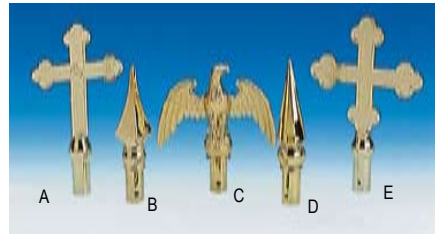

Val-Lex™ Pole Ornaments

Our VAL-LEX™ ABS lightweight ornaments are gold plated using a multi-layer vacuum metallizing process. All styles mount on any of our indoor or parade poles without tools.

A. 10" CHURCH CROSS			
ITEM NO.	STYLE	FINISH	EACH
ACC1100	10-L	Gold	$19.50

B. 8" SQUARE SPEAR			
ITEM NO.	STYLE	FINISH	EACH
ACC1200	8-L	Gold	$14.50

C. 7" EAGLE			
ITEM NO.	STYLE	FINISH	EACH
ACC1000	7-L	Gold	$16.95

D. 8" ROUND SPEAR			
ITEM NO.	STYLE	FINISH	EACH
ACC1150	9-L	Gold	$14.50

E. 7" BOTONEE CROSS			
ITEM NO.	STYLE	FINISH	EACH
ACC1455	7-L	Gold	$19.95

Rain Cover

Constructed of brown leather-like material, this cover has separate internal pockets for the bottom pole section and is full-size to accommodate all pole ornaments. It also features a unique double VELCRO closure for added convenience. This universal size fits 3 x 5' and 4 x 6' indoor sets.

ITEM NO.	SIZE	EACH
00002305	9 x 60"	$20.25