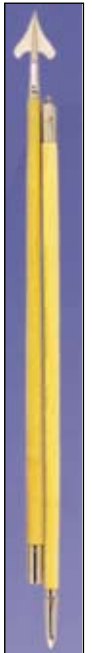

CUSTOM APPLIQUÉ MILITARY GUIDONS

Military Guidons

Our military guidons are **made to military specifications**. They measure 20 x 27-3/4" and read correct on both sides, with the center insignia sewn through. All guidons are made of 100% nylon that is suitable for indoor as well as outdoor use. Pricing below is for a guidon including up to 6 letters or numbers per side; additional letters/numbers are \$6 each.

CLASS A — \$154.95
Infantry
Ordnance
Military Police
Special Forces
Chemical Corps

CLASS B — \$164.95
Artillery
Anti Air Craft
Cavalry
Air Force Eagle
Field Artillery

CLASS C — 179.95
Medical Corps
Signal Corps
Armor
Transportation
Corps of Engineers
Marine Corps (flag)
Quartermaster Corps

Guidons are made to order. Call for current lead time.
Prices include up to 6 letters/numbers per side

Guidon Staff

These 8' x 1-1/4" hardwood jointed staffs have a light ash finish. They come complete with a pointed bottom ferrule and 8" army spear.

Note: Size of staff listed is the wood part only — including the bottom ferrule and army spear, staff is actually approximately 1' taller than listed (i.e., 8' staff is almost 9' tall once the spear and ferrule are added).