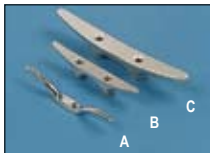

Snap Hooks

ITEM NO.	MATERIAL	EACH
A 00002380	Brass	\$3.95
B 00002390	Nylon	\$1.00
C 00002391	Nylon	\$1.25

Other sizes and styles available.

Anti-Theft Aids

ITEM NO.	STYLE	TYPE	EACH
800/350044	CB-335	Aluminum Lock Box with Padlock	\$119.95
810/350066	HC-5	Aluminum Lock Box with Padlock & 1" x 1 3/4" x 5' Aluminum Channel Halyard Cover	\$218.95

Aluminum/Gold/Natural Eagle

ITEM NO.	HEIGHT	WING SPAN	EACH
00000755	12" Eagle on Gold 1/2" Spindle	9"	\$ 73.50
00000765	16" Eagle on Gold 1/2" Spindle	15"	\$112.50
00000766	12" Eagle on -FP2 Nat. 1/2" Spindle	9"	\$101.95
00000756	16" Eagle on -FP1 Nat. 1/2" Spindle	15"	\$138.50

Cleats

ITEM NO.	SIZE	MATERIAL	EACH
A 00000775	6"	Die Cast	\$3.50
B 00000780	6"	Aluminum	\$10.50
C 00000790	9"	Aluminum	\$14.95

Halyard Rope (white)

ITEM NO.	SIZE	MATERIAL	PRICE PER FT.
00002360	1/4"	Nylon / Poly Braided	\$.35
00002365	5/16"	Nylon / Poly Braided	\$.46
00002385	3/8"	Nylon / Poly Braided	\$.50
00002395	5/16"	Nylon/Wire Center	\$1.38