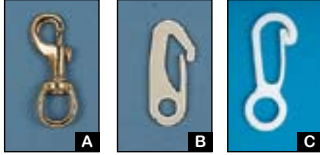

ACCESSORIES — OUTDOOR FLAGPOLES

Aluminum Truck

ITEM NO.	STYLE	EACH
00000330	OTH 2" ID Bore/Stationary	\$25.95
00340058	OT25 2.5" ID Bore/Stationary	\$30.50
00340060	OT3 3" ID Bore/Stationary	\$32.95

Other sizes and styles available.

Snap Hooks

ITEM NO.	MATERIAL	EACH
A 00002380	Brass	\$3.95
B 00002390	Nylon	\$1.00
C 00002391	Nylon	\$1.25

Other sizes and styles available.

Anti-Theft Aids

ITEM NO.	STYLE	TYPE	EACH
800/350044	CB-335	Aluminum Lock Box with Padlock	\$119.95
810/350066	HC-5	Aluminum Lock Box with Padlock & 1" x 1 3/4" x 5' Aluminum Channel Halyard Cover	\$218.95

Aluminum/Gold/Natural Eagle

ITEM NO.	HEIGHT	WING SPAN	EACH
00000755	12" Eagle on Gold 1/2" Spindle	9"	\$ 73.50
00000765	16" Eagle on Gold 1/2" Spindle	15"	\$112.50
00000766	12" Eagle on -FP2 Nat. 1/2" Spindle	9"	\$101.95
00000756	16" Eagle on -FP1 Nat. 1/2" Spindle	15"	\$138.50